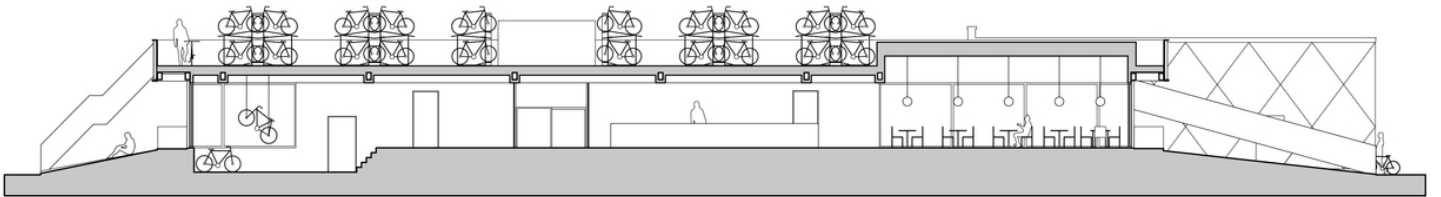

R. Arcabuz

Salão de Festas Presenty
lions
mente
chado

Narbel Bazar

0.051 2 5M

Curtin Bike Hub (Perth, Australia) by Coniglio Ainsworth Architects with Place Laboratory.

Market Hall,
Ghent,
Belgium
-
1996 - 2012
-
Section BB