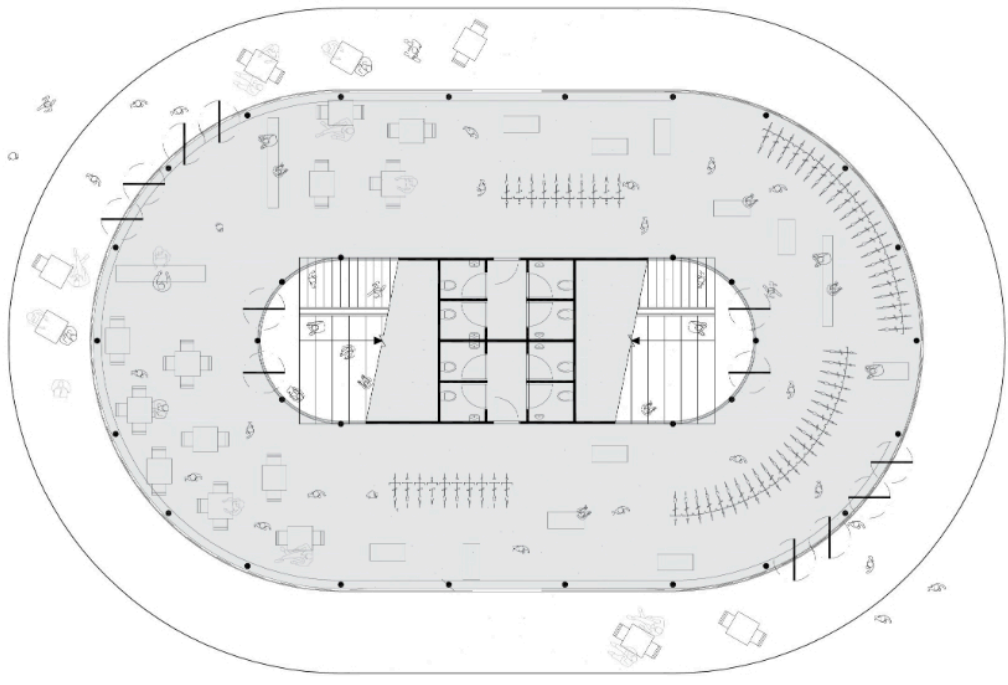

R. Arcabuz

Salão de Festas Presenty
lions
mente
chado

Narbel Bazar

0.051 2 5M

Curtin Bike Hub (Perth, Australia) by Coniglio Ainsworth Architects with Place Laboratory.

Market Hall,
Ghent,
Belgium
-
1996 - 2012
-
Section BB