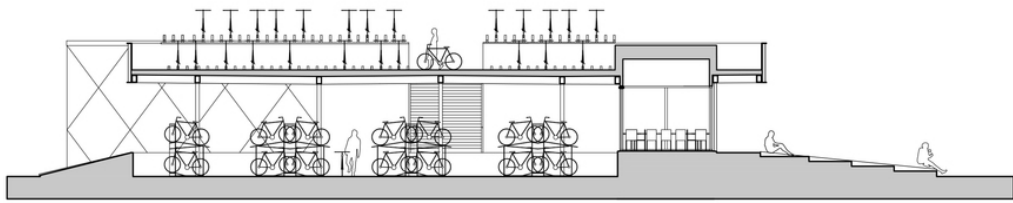

R. Arcabuz

Salão de Festas Presenty
lions
mente
chado

Narbel Bazar

0.051 2 5M

Curtin Bike Hub (Perth, Australia) by Coniglio Ainsworth Architects with Place Laboratory.

Market Hall,
Ghent,
Belgium
-
1996 - 2012
-
Section BB