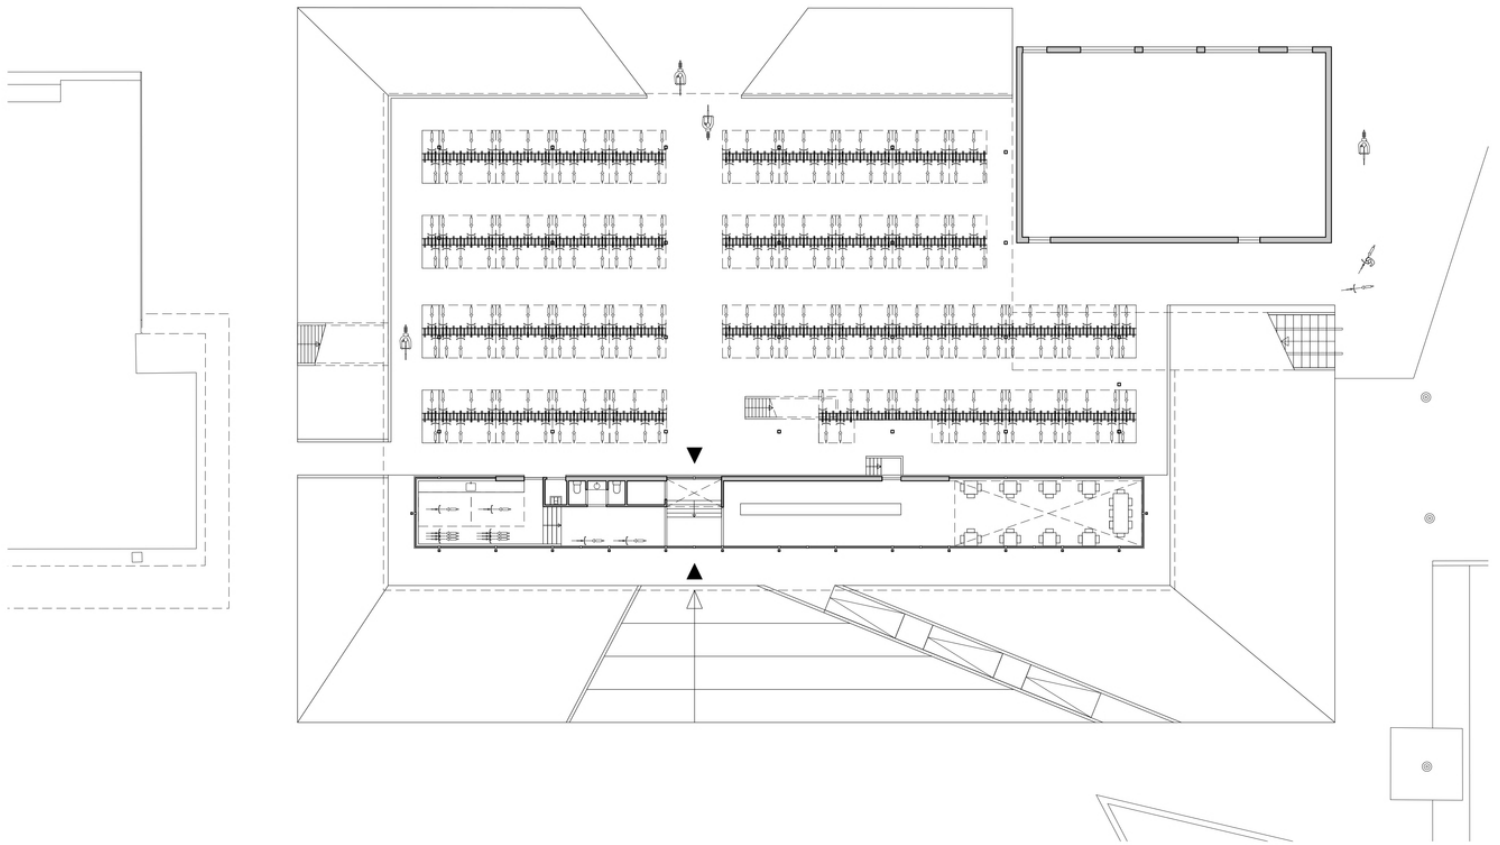

R. Arcabuz

Salão de Festas Presenty
lions
mente
chado

Narbel Bazar

0.051 2 5M

Curtin Bike Hub (Perth, Australia) by Coniglio Ainsworth Architects with Place Laboratory.

Market Hall,
Ghent,
Belgium
-
1996 - 2012
-
Section BB